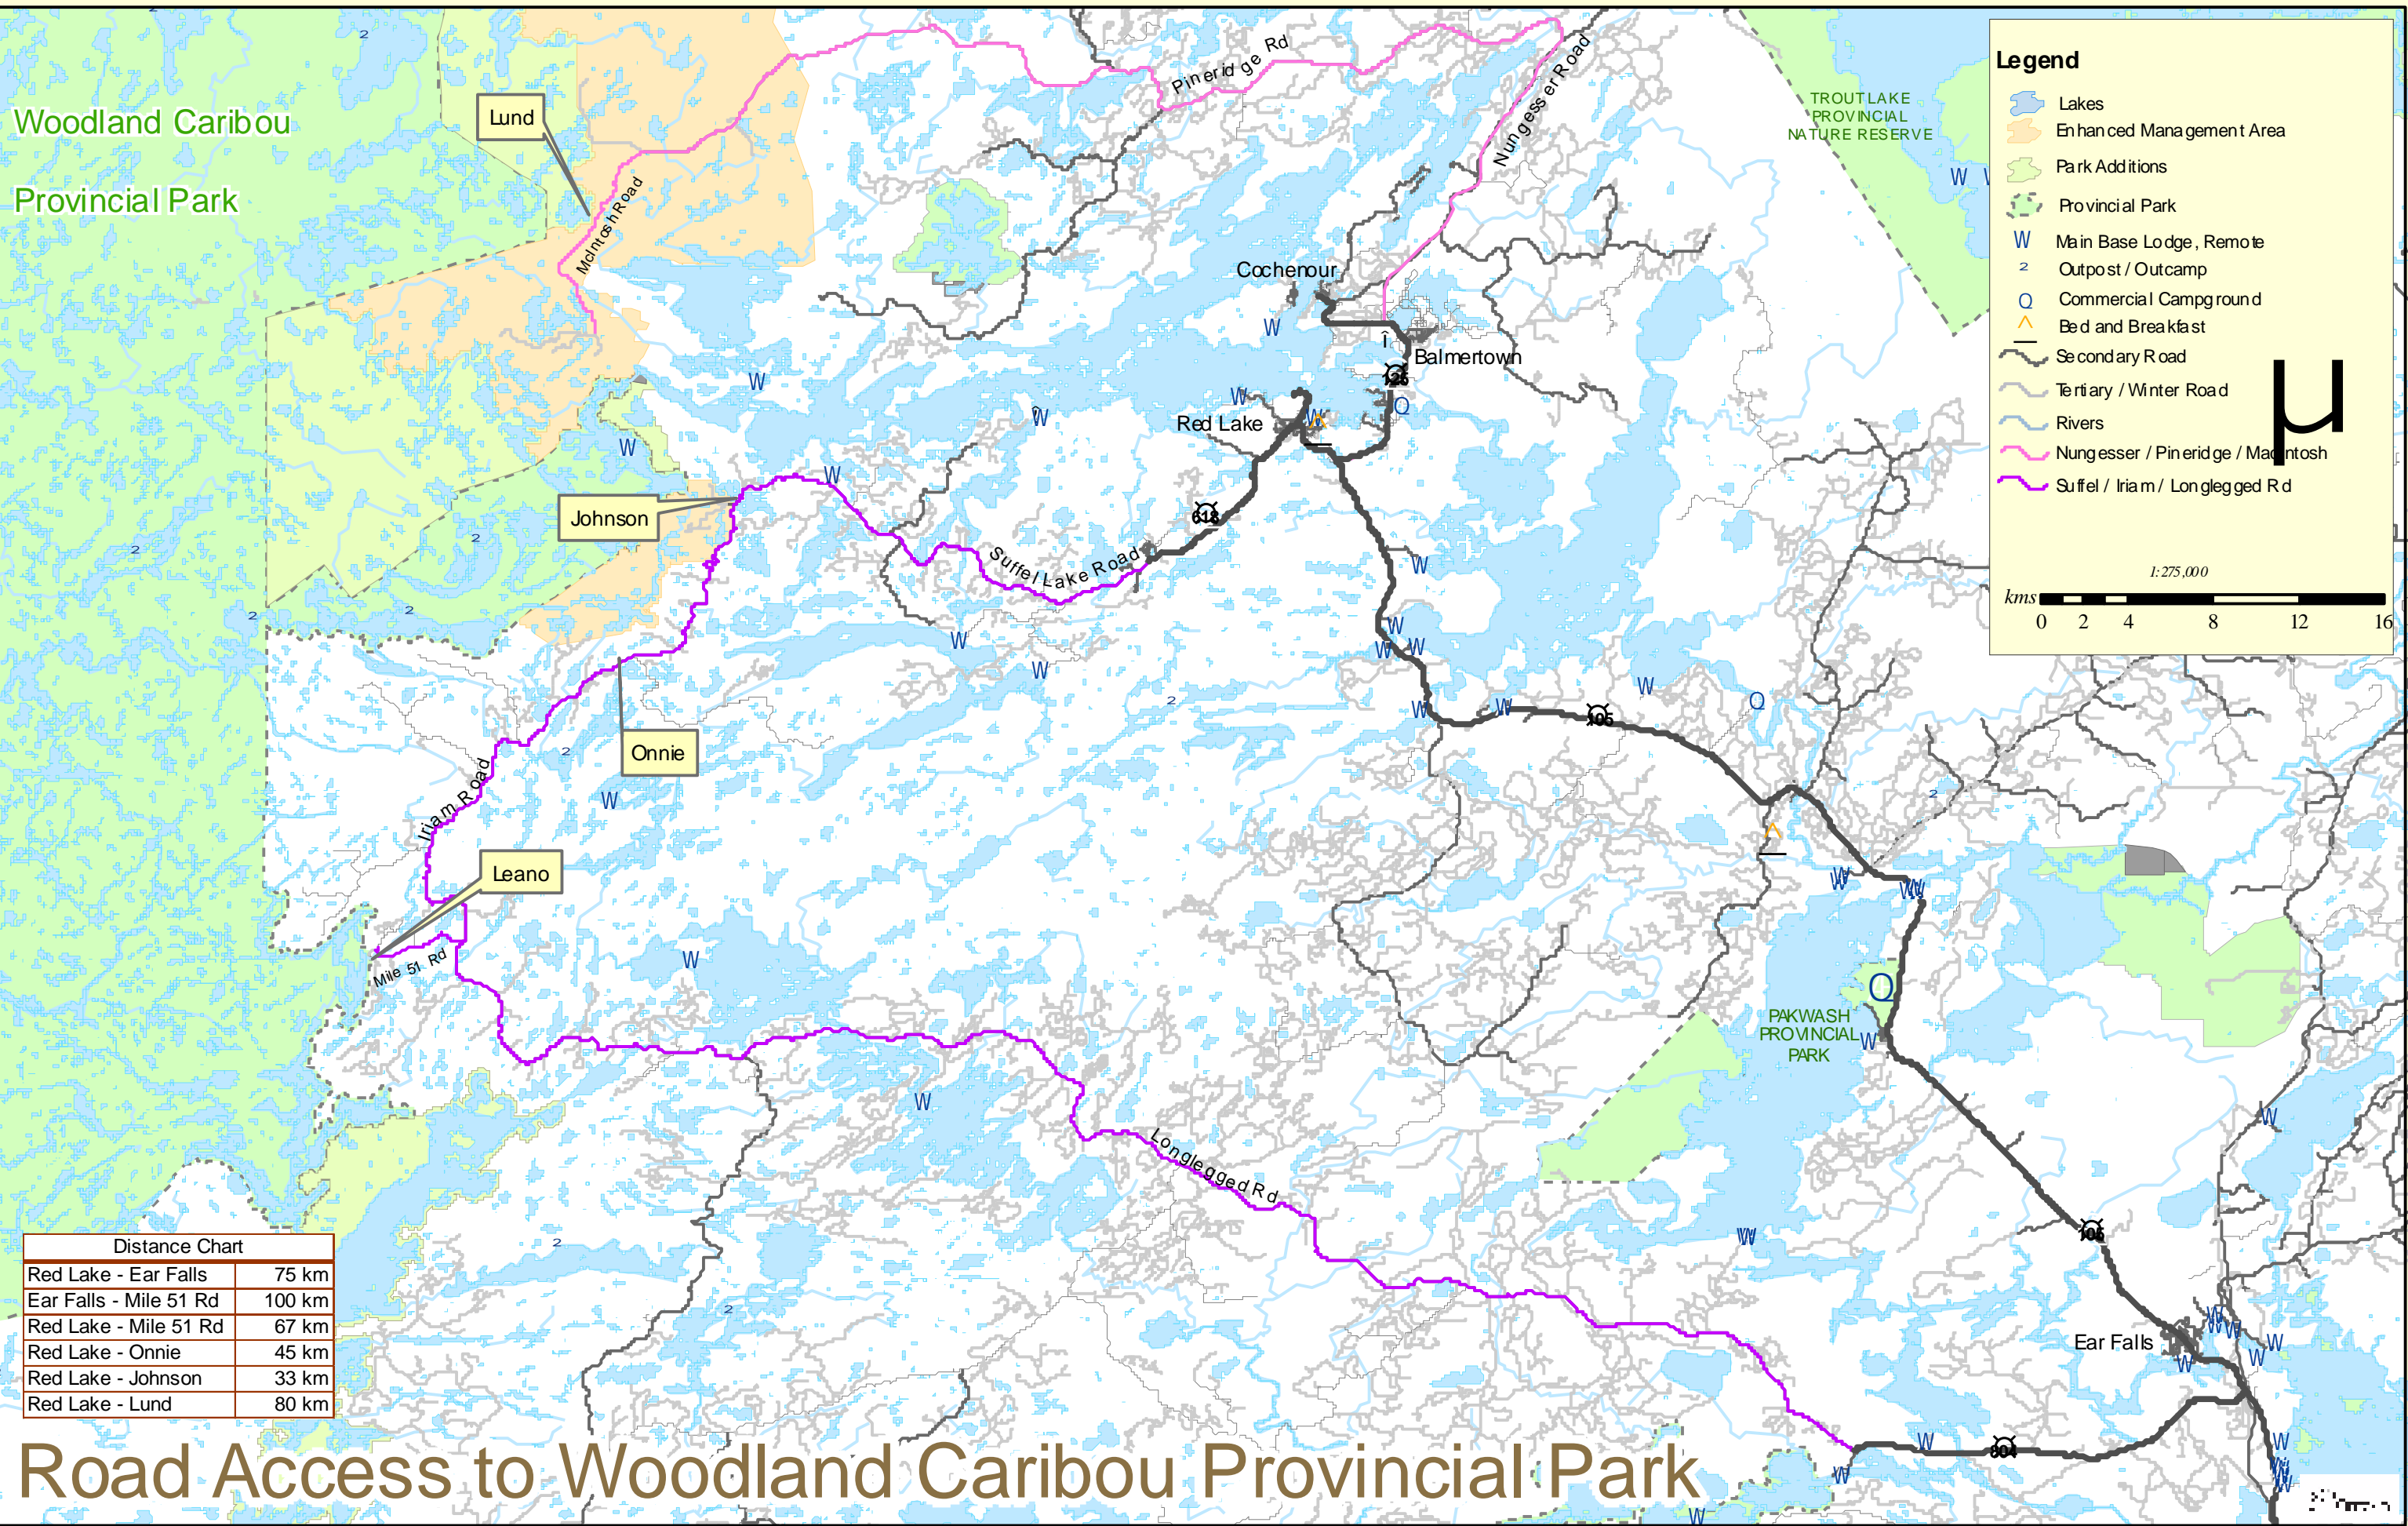

Woodland Caribou
Provincial Park

Legend

- Lakes
- Enhanced Management Area
- Park Additions
- Provincial Park
- Main Base Lodge, Remote
- Outpost / Outcamp
- Commercial Campground
- Bed and Breakfast
- Secondary Road
- Tertiary / Winter Road
- Rivers
- Nungesser / Pineridge / Macintosh
- Suffel / Iriam / Longlegged Rd

Scale: 1:275,000

0 2 4 8 12 16 kms

Distance Chart

Red Lake - Ear Falls	75 km
Ear Falls - Mile 51 Rd	100 km
Red Lake - Mile 51 Rd	67 km
Red Lake - Onnie	45 km
Red Lake - Johnson	33 km
Red Lake - Lund	80 km

Road Access to Woodland Caribou Provincial Park